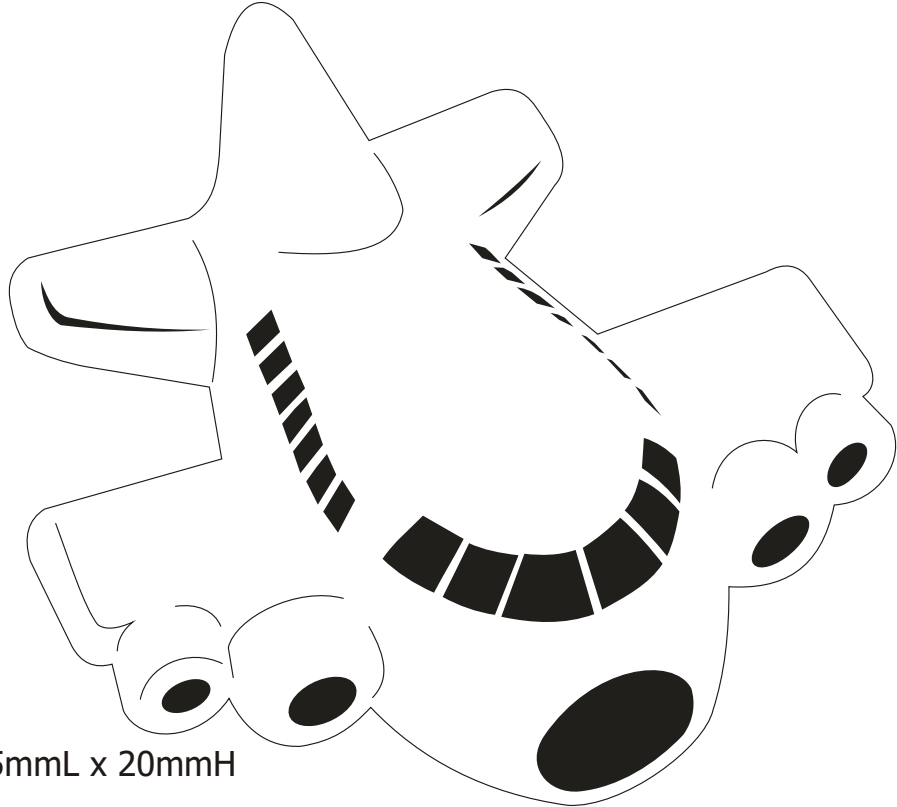

# ARTWORK DETAILS

Order No

**IMPORTANT:** This drawing is for approximate print positional purposes only. It is not intended to be an exact scale or detailed representation of the product. Please ensure you are familiar with the product you are ordering before approving.

Maximum print area: 25mmL x 20mmH  
Actual print size:

**IMPORTANT**

No two anti stress items are exactly the same shape or colour and items may have been sprayed with a release agent in manufacturing, which means we cannot guarantee print fastness or ink density. Avoid Stipples and Halftones. Solid Type and small areas of reverse print are not recommended. Squares & rectangles on some round shapes may cause an optical illusion. Prints on anti stress items can never be compared with newsprint or ads in magazines. Some White Stress items turn yellow after continued use. White print is always transparent. Silver & Gold print are recommended and are the most dense ink colour on most colours. Exact Pantone (R) colour matches not available. We will match as close as possible only. Multicolour prints not available ex stock. Anti Stress items are not toys and not suitable for children under 5 or pets. Anti Stress items may vary from shipment to shipment. If in doubt call for samples.